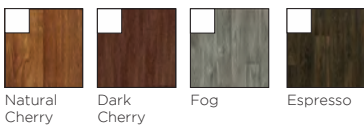

Vinyl TOTAL

Booth Size X = square feet @ \$3.50/\$4.50 square foot

Padding TOTAL

Booth Size X = square feet @ \$1.50 square foot

VINYL COLOR OPTIONS

Select Color Below:

*Colors subject to supplier availability